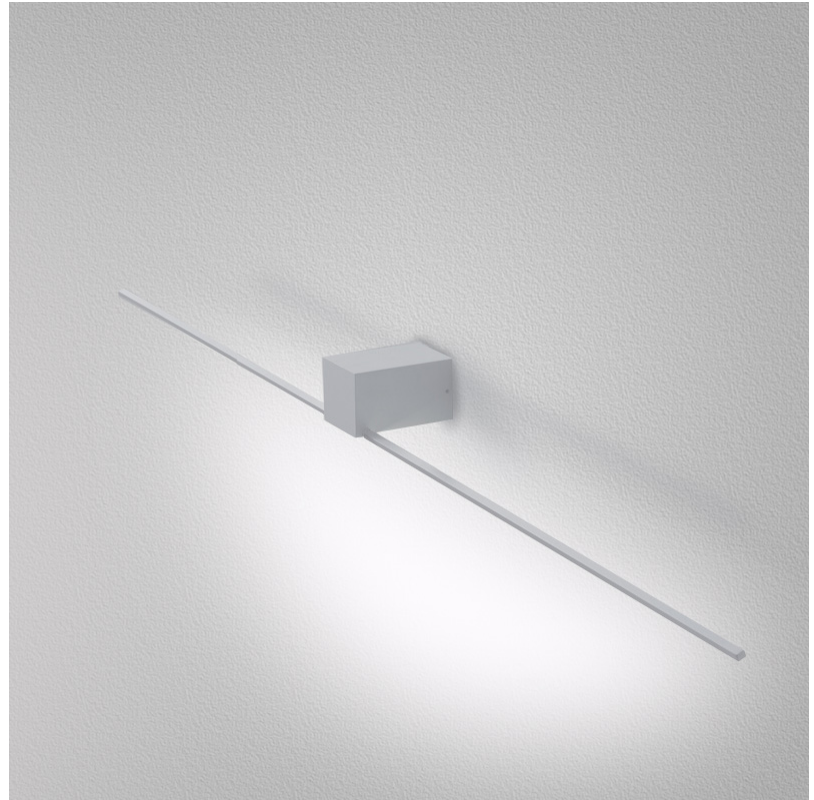

PROJECT
TYPE
SPECIFIER
QUANTITY
DATE

ORIZZONTE SURFACE

D43017- -
base number   Color   Finish
                         Temperature   Options

1. To build a product code in our configurator select the specify button on the base model # product page
2. To build a manual product code on this datasheet choose from the options listed below in blue font and add the suffix to the base model #

GENERAL

Series: Orizzonte
Brand: Icone
Division: Design
Mounting Type: Surface
Mounting Location: Wall
Subcategory: Picture Light

PHYSICAL

Shape: Rectangle
Length (mm): 900
Length (in): 35 ⁷/₁₆
Height (mm): 60
Height (in): 2 ³/₈
Extension (mm): 100
Extension (in): 3 ¹⁵/₁₆
Light Distribution: Direct / Indirect
Fixture Finish: WHI / CHR / BGD
Fixture Material: Brass

ELECTRICAL

Lamp Type: LED
Total Output Wattage (W): 10.56
Dimming: Non-Dimming / Phase Dimming (120vac Only)
Driver Included: Yes
Driver Location: Integrated
Driver Type: Constant Current - 120Vac
Driver Class: Class 2
Input Voltage (V): 120 - 277
Output Voltage (V): 12
Upon Request: Remote: 0-10Vdc dimming / Non-dimming 120/277Vac

LED

Color Temperature (°K): 2700 / 3000
Nominal Lumen (lm): 880
CRI: >90 CRI
Lamp Life (hrs): 50000

OPTICAL

RATINGS AND CERTIFICATIONS

Certified By: Certified for North American Standards
IP rating: IP20

900mm 35 ⁷/₁₆"