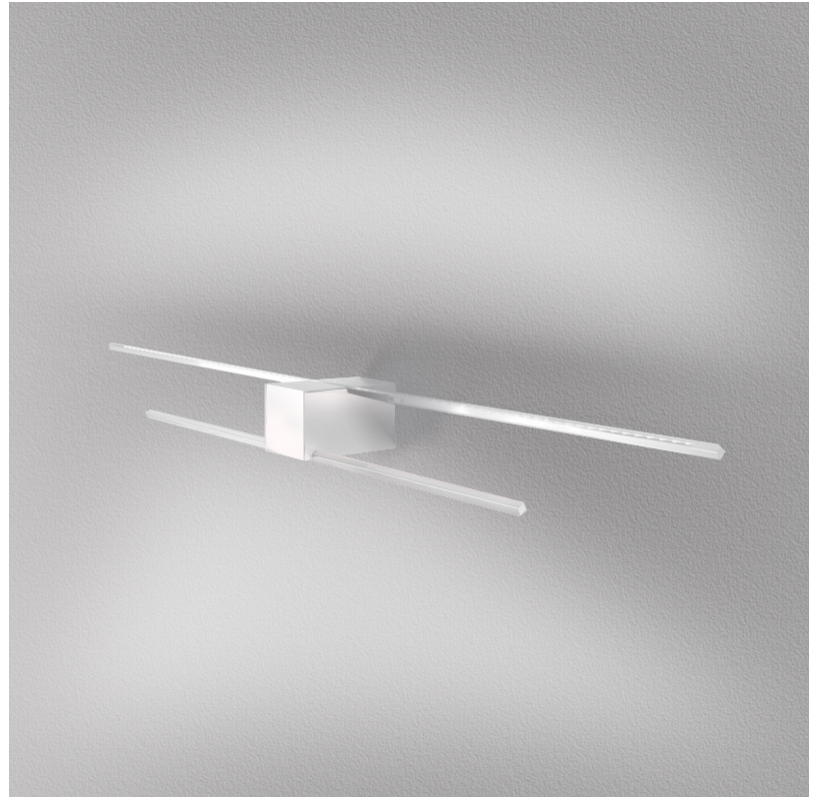

ORIZZONTE SURFACE

D43022- -

base number
Color   Finish
Temperature   Options

1. To build a product code in our configurator select the specify button on the base model # product page
2. To build a manual product code on this datasheet choose from the options listed below in blue font and add the suffix to the base model #

GENERAL

Series: Orizzonte
Brand: Icone
Division: Design
Mounting Type: Surface
Mounting Location: Wall
Subcategory: Picture Light

PHYSICAL

Shape: Rectangle
Length (mm): 900
Length (in): 35 ⁷/₁₆
Height (mm): 60
Height (in): 2 ³/₈
Extension (mm): 100
Extension (in): 3 ¹⁵/₁₆
Light Distribution: Direct / Indirect
Fixture Finish: WHI / CHR / BGD
Fixture Material: Brass

ELECTRICAL

Lamp Type: LED
Total Output Wattage (W): 15.36
Dimming: Non-Dimmable
Driver Included: Yes
Driver Location: Integrated
Driver Type: Constant Current - 120Vac
Driver Class: Class 2
Input Voltage (V): 120 - 277
Output Voltage (V): 12
Upon Request: (Not included - see components) Remote: 0-10Vdc dimming / Non-dimming 120/277Vac / Phase dimming 120Vac (ELV - Trailing Edge)

LED

Color Temperature (°K): 2700 / 3000
Nominal Lumen (lm): 1320
CRI: >90 CRI
Lamp Life (hrs): 50000

OPTICAL

RATINGS AND CERTIFICATIONS

Certified By: Certified for North American Standards
IP rating: IP20

PROJECT	_____
TYPE	_____
SPECIFIER	_____
QUANTITY	_____
DATE	_____