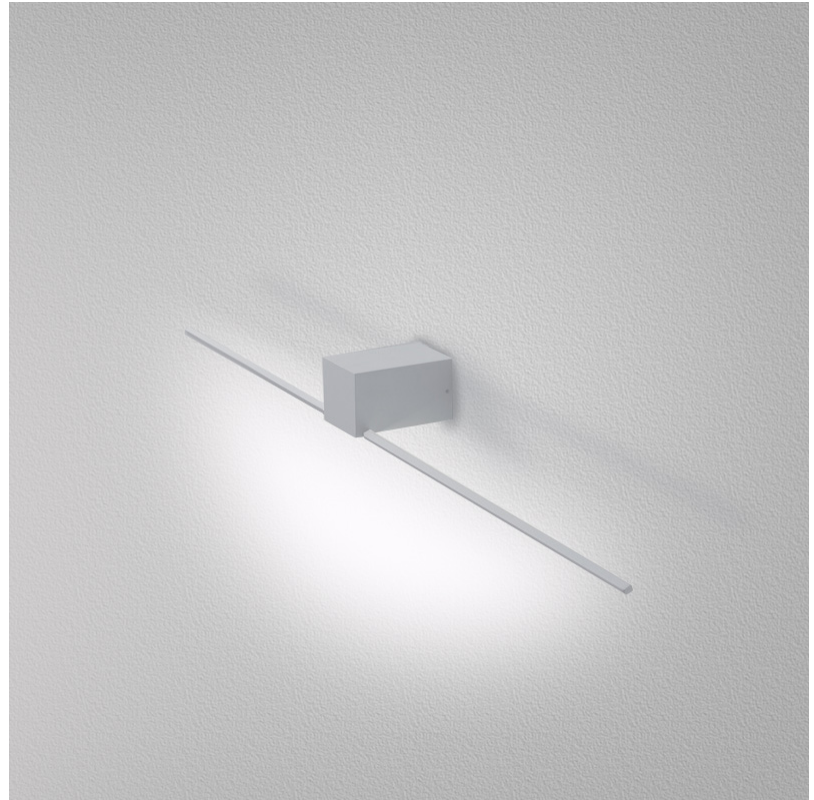

ORIZZONTE SURFACE

D43016-

base number
Color   Finish
Temperature   Options

1. To build a product code in our configurator select the specify button on the base model # product page
2. To build a manual product code on this datasheet choose from the options listed below in blue font and add the suffix to the base model #

GENERAL

Series: Orizzonte
Brand: Icone
Division: Design
Mounting Type: Surface
Mounting Location: Wall
Subcategory: Picture Light

PHYSICAL

Shape: Rectangle
Length (mm): 500
Length (in): 19 ¹¹/₁₆
Height (mm): 60
Height (in): 2 ³/₈
Extension (mm): 100
Extension (in): 3 ¹⁵/₁₆
Light Distribution: Direct / Indirect
Fixture Finish: WHI / CHR / BGD
Fixture Material: Brass

ELECTRICAL

Lamp Type: LED
Total Output Wattage (W): 4.8
Dimming: Non-Dimming / Phase Dimming (120vac Only)
Driver Included: Yes
Driver Location: Integrated
Driver Type: Constant Current - 120Vac
Driver Class: Class 2
Input Voltage (V): 120 - 277
Output Voltage (V): 12
Upon Request: (Not included - see components) Remote: 0-10Vdc dimming / Non-dimming 120/277Vac

LED

Color Temperature (°K): 2700 / 3000
Nominal Lumen (lm): 440
CRI: >90 CRI
Lamp Life (hrs): 50000

OPTICAL

RATINGS AND CERTIFICATIONS

Certified By: Certified for North American Standards
IP rating: IP20

PROJECT	_____
TYPE	_____
SPECIFIER	_____
QUANTITY	_____
DATE	_____